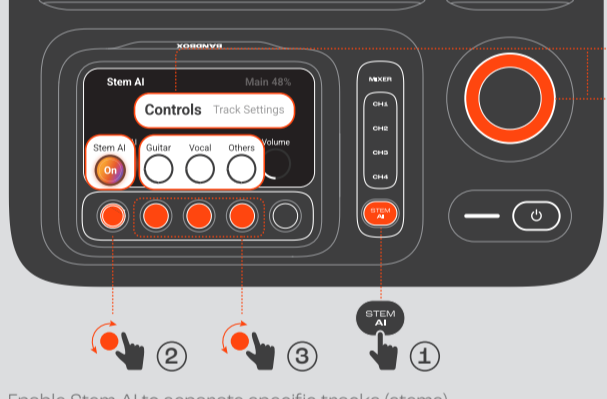

WHAT'S IN THE BOX

*Power cord quantity and plug type vary by regions.

INPUTS AND CONTROLS

① CH1: CH2: CH3: CH4:

② Press to switch to the corresponding control screen.
 Rotate to adjust main volume (mixer, mic, line-in, music). Rotate to navigate; press to confirm (guitar, stem AI, tools). Double press to bypass a guitar effect module. Hold to access built-in tools.

③ Rotate to adjust volume on a value.

④ Press to enable/disable or select.

BLUETOOTH PAIRING

GUITAR

CH1 / CH3
 ②
 ③
 ④

Press to switch between your favorite guitar presets saved in app.

MICROPHONE

CH1 / CH2
 ②
 ③

STEM SEPARATION

②
 ③
 ①

Enable Stem AI to separate specific tracks (stems).

MIXER

MIXER
 ①
 ②

*If amber light flashes, check slider switch or adjust instrument gain until light turns green.

APP

JBL ONE