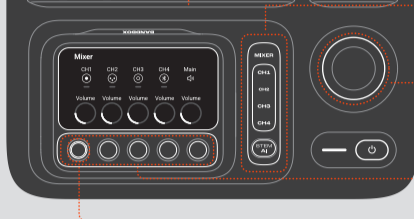

WHAT'S IN THE BOX

*Power cord quantity and plug type vary by regions.

INPUTS AND CONTROLS

① CH1: CH2: CH3: CH4:

② Press to switch to the corresponding control screen.
 Rotate to adjust main volume (mixer, mic, line-in, music). Rotate to navigate; press to confirm (guitar, stem AI, tools). Double press to bypass a guitar effect module. Hold to access built-in tools.

③ Rotate to adjust volume on a value.

④ Press to enable/disable or select.

BLUETOOTH PAIRING

GUITAR

CH1 / CH3
 ②
 ③
 ④

Press to switch between your favorite guitar presets saved in app.

MICROPHONE

CH1 / CH2
 ②
 ③

STEM SEPARATION

②
 ③
 ①

Enable Stem AI to separate specific tracks (stems).

MIXER

MIXER
 ①
 ②

*If amber light flashes, check slider switch or adjust instrument gain until light turns green.

APP

JBL ONE

TECH SPEC

Transducers:	1 x 6.5 inch woofer + 2 x 25 mm silk dome tweeter	Bluetooth® version:	5.4
Output power:	135 W RMS (IEC60268)	Bluetooth® profile:	A2DP V1.4, AVRCP V1.6.3
Headphone output:	Max 1 Vrms, supporting 16 ohm and 32 ohm impedance headphones	Bluetooth® transmitter frequency range:	2.4 GHz - 2.4835 GHz
Lineout output:	Max 1 Vrms, 2 channels output to secondary speaker (Aux-in)	Bluetooth® transmitter power:	< 13 dBm (EIRP)
Power input:	AC 100 - 240 V ~ 50 / 60 Hz or 5V / 12 V / 15 V / 20 V DC, 3 A MAX.	Bluetooth® transmitter modulation:	GFSK, π/4 DQPSK, 8DPSK
Frequency response:	50 Hz - 20 kHz (-6 dB)	Input sensitivity:	
Signal-to-noise ratio:	> 80 dB	• Aux-In/Line-in:	370 mV rms
Battery type:	Li-ion 68 Wh (equivalent to 7.2 V / 9444 mAh)	• Mic-In:	20 mV rms
Music play time:	Up to 10 hours (varies by volume level and audio content)	• Guitar-In:	100 mV rms
USB charge out:	5 V / (max) 3 A (speaker: off mode)	Bluetooth/USB input:	-9 dBFS
		Product dimensions (W x H x D):	344 x 265 x 228 mm / 13.54" x 10.43" x 8.98"
		Net weight:	6.65 kg / 14.66 lbs