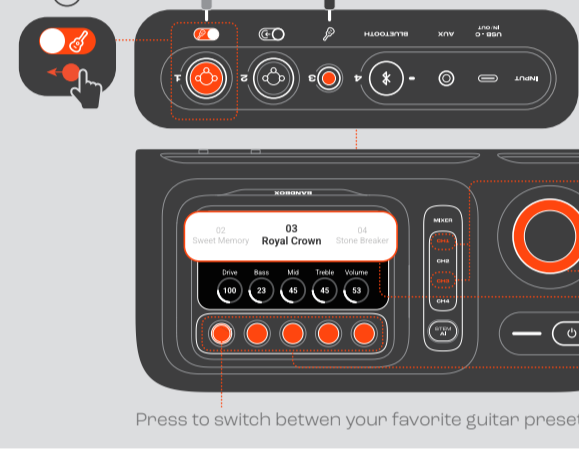

WHAT'S IN THE BOX

*Power cord quantity and plug type vary by regions.

INPUTS AND CONTROLS

① CH1: CH2: CH3: CH4:

② Press to switch to the corresponding control screen.
 Rotate to adjust main volume (mixer, mic, line-in, music). Rotate to navigate; press to confirm (guitar, stem AI, tools). Double press to bypass a guitar effect module. Hold to access built-in tools.

③ Rotate to adjust volume on a value.

④ Press to enable/disable or select.

BLUETOOTH PAIRING

GUITAR

CH1 / CH3
 ②
 ③
 ④

Press to switch between your favorite guitar presets saved in app.

MICROPHONE

CH1 / CH2
 ②
 ③

STEM SEPARATION

②
 ③
 ①

Enable Stem AI to separate specific tracks (stems).

MIXER

MIXER
 ①
 ②

*If amber light flashes, check slider switch or adjust instrument gain until light turns green.

APP

JBL ONE