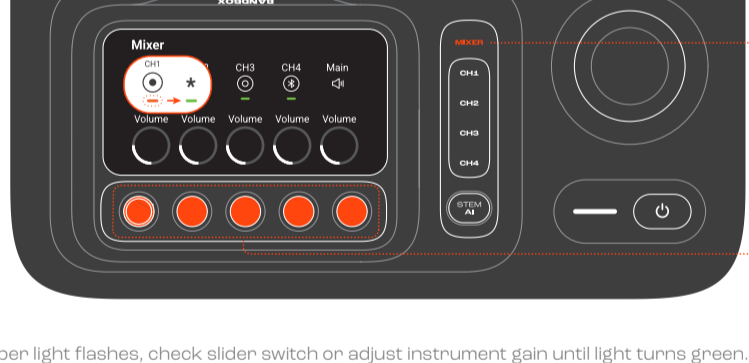

WHAT'S IN THE BOX

*Power cord quantity and plug type vary by regions.

INPUTS AND CONTROLS

① CH1: CH2: CH3: CH4:

② Press to switch to the corresponding control screen.
 Rotate to adjust main volume (mixer, mic, line-in, music). Rotate to navigate; press to confirm (guitar, stem AI, tools). Double press to bypass a guitar effect module. Hold to access built-in tools.

③ Rotate to adjust volume on a value.

④ Press to enable/disable or select.

BLUETOOTH PAIRING

GUITAR

CH1 / CH3
 ②
 ③
 ④

Press to switch between your favorite guitar presets saved in app.

MICROPHONE

CH1 / CH2
 ②
 ③

STEM SEPARATION

②
 ③
 ①

Enable Stem AI to separate specific tracks (stems).

MIXER

MIXER
 ①
 ②

*If amber light flashes, check slider switch or adjust instrument gain until light turns green.

APP

JBL ONE