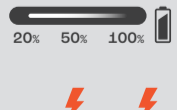

③ Rotate to adjust volume on a value.

④ Press to enable/disable or select.

BLUETOOTH PAIRING

GUITAR

CH1 / CH3
 ②
 ③
 ④

Press to switch between your favorite guitar presets saved in app.

MICROPHONE

CH1 / CH2
 ②
 ③

STEM SEPARATION

②
 ③
 ①

Enable Stem AI to separate specific tracks (stems).

MIXER

MIXER
 ①
 ②

*If amber light flashes, check slider switch or adjust instrument gain until light turns green.

APP

JBL ONE

Use the JBL ONE app for speaker configuration and software upgrade.

BUILT-IN TOOLS

①
 ②
 ③

To restore factory settings, navigate to "Factory Reset" and hold the knob* for 10 seconds.

CHARGING AND BATTERY REPLACEMENT

TECH SPEC

Transducers:	1 x 6.5 inch woofer + 2 x 25 mm silk dome tweeter	Bluetooth® version:	5.4
Output power:	135 W RMS (IEC60268)	Bluetooth® profile:	A2DP V1.4, AVRCP V1.6.3
Headphone output:	Max 1 Vrms, supporting 16 ohm and 32 ohm impedance headphones	Bluetooth® transmitter frequency range:	2.4 GHz - 2.4835 GHz
Lineout output:	Max 1 Vrms, 2 channels output to secondary speaker (Aux-in)	Bluetooth® transmitter power:	< 13 dBm (EIRP)
Power input:	AC 100 - 240 V ~ 50 / 60 Hz or 5V / 12 V / 15 V / 20 V DC, 3 A MAX.	Bluetooth® transmitter modulation:	GFSK, π/4 DQPSK, 8DPSK
Frequency response:	50 Hz - 20 kHz (-6 dB)	Input sensitivity:	
Signal-to-noise ratio:	> 80 dB	• Aux-In/Line-in:	370 mV rms
Battery type:	Li-ion 68 Wh (equivalent to 7.2 V / 9444 mAh)	• Mic-In:	20 mV rms
Music play time:	Up to 10 hours (varies by volume level and audio content)	• Guitar-In:	100 mV rms
USB charge out:	5 V / (max) 3 A (speaker: off mode)	Bluetooth/USB input:	-9 dBFS
		Product dimensions (W x H x D):	344 x 265 x 228 mm / 13.54" x 10.43" x 8.98"
		Net weight:	6.65 kg / 14.66 lbs