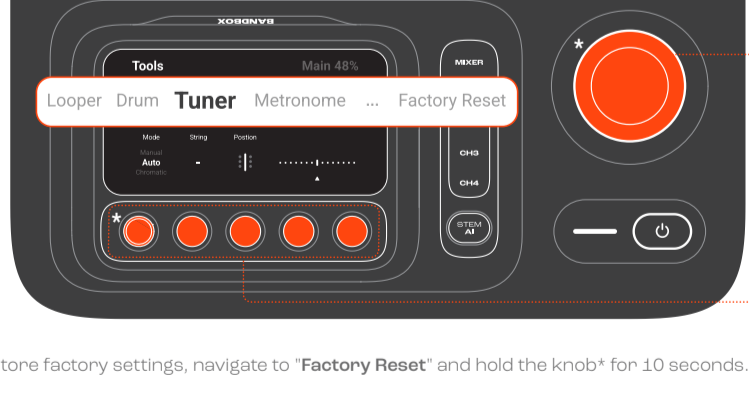

③ Rotate to adjust volume on a value.

④ Press to enable/disable or select.

BLUETOOTH PAIRING

GUITAR

CH1 / CH3
 ②
 ③
 ④

Press to switch between your favorite guitar presets saved in app.

MICROPHONE

CH1 / CH2
 ②
 ③

STEM SEPARATION

②
 ③
 ①

Enable Stem AI to separate specific tracks (stems).

MIXER

MIXER
 ①
 ②

*If amber light flashes, check slider switch or adjust instrument gain until light turns green.

APP

JBL ONE

Use the JBL ONE app for speaker configuration and software upgrade.

BUILT-IN TOOLS

①
 ②
 ③

To restore factory settings, navigate to "Factory Reset" and hold the knob* for 10 seconds.

CHARGING AND BATTERY REPLACEMENT