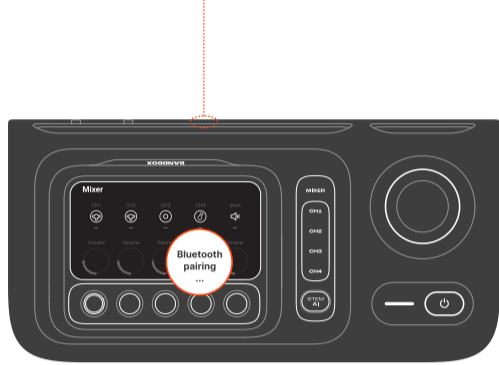

WHAT'S IN THE BOX

*Power cord quantity and plug type vary by regions.

INPUTS AND CONTROLS

① CH1: CH2: CH3: CH4:

② Press to switch to the corresponding control screen.
 Rotate to adjust main volume (mixer, mic, line-in, music). Rotate to navigate; press to confirm (guitar, stem AI, tools). Double press to bypass a guitar effect module. Hold to access built-in tools.

③ Rotate to adjust volume on a value.

④ Press to enable/disable or select.

BLUETOOTH PAIRING

GUITAR

CH1 / CH3
 ②
 ③
 ④

Press to switch between your favorite guitar presets saved in app.

MICROPHONE

CH1 / CH2
 ②
 ③

STEM SEPARATION

②
 ③
 ①

Enable Stem AI to separate specific tracks (stems).

MIXER

MIXER
 ①
 ②

*If amber light flashes, check slider switch or adjust instrument gain until light turns green.

APP

JBL ONE

TECH SPEC

Transducers:	1 x 6.5 inch woofer + 2 x 25 mm silk dome tweeter	Bluetooth® version:	5.4
Output power:	135 W RMS (IEC60268)	Bluetooth® profile:	A2DP V1.4, AVRCP V1.6.3
Headphone output:	Max 1 Vrms, supporting 16 ohm and 32 ohm impedance headphones	Bluetooth® transmitter frequency range:	2.4 GHz - 2.4835 GHz
Lineout output:	Max 1 Vrms, 2 channels output to secondary speaker (Aux-in)	Bluetooth® transmitter power:	< 13 dBm (EIRP)
Power input:	AC 100 - 240 V ~ 50 / 60 Hz or 5V / 12 V / 15 V / 20 V DC, 3 A MAX.	Bluetooth® transmitter modulation:	GFSK, π/4 DQPSK, 8DPSK
Frequency response:	50 Hz - 20 kHz (-6 dB)	Input sensitivity:	
Signal-to-noise ratio:	> 80 dB	• Aux-In/Line-in:	370 mV rms
Battery type:	Li-ion 68 Wh (equivalent to 7.2 V / 9444 mAh)	• Mic-In:	20 mV rms
Music play time:	Up to 10 hours (varies by volume level and audio content)	• Guitar-In:	100 mV rms
USB charge out:	5 V / (max) 3 A (speaker: off mode)	Bluetooth/USB input:	-9 dBFS
		Product dimensions (W x H x D):	344 x 265 x 228 mm / 13.54" x 10.43" x 8.98"
		Net weight:	6.65 kg / 14.66 lbs