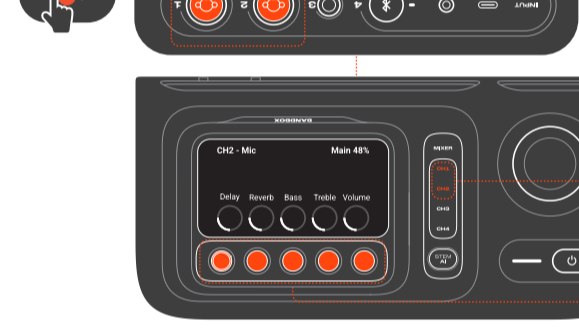

WHAT'S IN THE BOX

*Power cord quantity and plug type vary by regions.

INPUTS AND CONTROLS

① CH1: CH2: CH3: CH4:

② Press to switch to the corresponding control screen.
 Rotate to adjust main volume (mixer, mic, line-in, music). Rotate to navigate; press to confirm (guitar, stem AI, tools). Double press to bypass a guitar effect module. Hold to access built-in tools.

③ Rotate to adjust volume on a value.

④ Press to enable/disable or select.

BLUETOOTH PAIRING

GUITAR

CH1 / CH3
 ②
 ③
 ④

Press to switch between your favorite guitar presets saved in app.

MICROPHONE

CH1 / CH2
 ②
 ③

STEM SEPARATION

②
 ③
 ①

Enable Stem AI to separate specific tracks (stems).

MIXER

MIXER
 ①
 ②

*If amber light flashes, check slider switch or adjust instrument gain until light turns green.

APP

JBL ONE

TECH SPEC

Transducers:	1 x 6.5 inch woofer + 2 x 25 mm silk dome tweeter	Bluetooth® version:	5.4
Output power:	135 W RMS (IEC60268)	Bluetooth® profile:	A2DP V1.4, AVRCP V1.6.3
Headphone output:	Max 1 Vrms, supporting 16 ohm and 32 ohm impedance headphones	Bluetooth® transmitter frequency range:	2.4 GHz - 2.4835 GHz
Lineout output:	Max 1 Vrms, 2 channels output to secondary speaker (Aux-in)	Bluetooth® transmitter power:	< 13 dBm (EIRP)
Power input:	AC 100 - 240 V ~ 50 / 60 Hz or 5V / 12 V / 15 V / 20 V DC, 3 A MAX.	Bluetooth® transmitter modulation:	GFSK, π/4 DQPSK, 8DPSK
Frequency response:	50 Hz - 20 kHz (-6 dB)	Input sensitivity:	
Signal-to-noise ratio:	> 80 dB	• Aux-In/Line-in:	370 mV rms
Battery type:	Li-ion 68 Wh (equivalent to 7.2 V / 9444 mAh)	• Mic-In:	20 mV rms
Music play time:	Up to 10 hours (varies by volume level and audio content)	• Guitar-In:	100 mV rms
USB charge out:	5 V / (max) 3 A (speaker: off mode)	Bluetooth/USB input:	-9 dBFS
		Product dimensions (W x H x D):	344 x 265 x 228 mm / 13.54" x 10.43" x 8.98"
		Net weight:	6.65 kg / 14.66 lbs