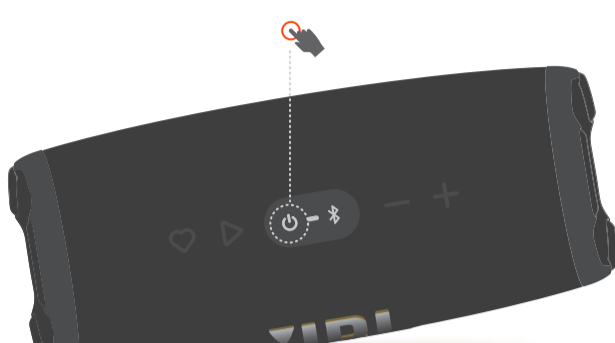

QUICK START GUIDE

CHARGE5 Wi-Fi

WHAT'S IN THE BOX

POWER ON

APP

JBL ONE

CONNECT YOUR ANDROID™ OR IOS DEVICE TO THE WI-FI NETWORK AND FOLLOW APP INSTRUCTIONS TO COMPLETE SPEAKER SETUP*.

*THE AVAILABILITY OF FEATURES WILL VARY BETWEEN COUNTRIES AND NOT ALL FEATURES MAY BE AVAILABLE IN YOUR COUNTRY.

MUSIC STREAMING

STREAM MUSIC THROUGH JBL ONE APP OR SUPPORTED MUSIC SERVICES.

BLUETOOTH PAIRING

PLAY

PRESS ♥ TO PLAY THE SET PLAYLIST AND SPEAKERS SETTING PRESET IN THE JBL ONE APP.

CHARGING

WATERPROOF DUSTPROOF IP67

30 MINS

1M

VOICE ASSISTANT COMPATIBILITY

*SMART SPEAKER SOLD SEPARATELY

COMPLETE SETUP IN THE GOOGLE HOME OR AMAZON ALEXA APP.

FACTORY RESET

TECH SPEC

Transducer:	53 x 93mm woofer, 20mm tweeter	5G Wi-Fi transmitter frequency range:	5.15-5.35GHz, 5.470-5.725GHz, 5.725-5.825GHz
Rated output power:	30W RMS for woofer, 10W RMS for tweeter	5G Wi-Fi transmitter power:	<23dBm
Frequency response:	60Hz - 20kHz	5G Wi-Fi modulation:	OFDM (BPSK, QPSK, 16QAM, 64QAM, 256QAM, 1024QAM)
Signal-to-noise ratio:	> 80dB	5G Wi-Fi network compatibility:	802.11a/n/ac/ax
Battery type:	Li-ion polymer 52Wh (equivalent to 3.69V/1410mAh)	2.4G Wi-Fi transmitter frequency range:	2.4G Wi-Fi transmitter power:
Battery play time:	6hours (5V/3A) up to 20hours (dependent on volume level and audio content)	2.4G Wi-Fi modulation:	<20dBm
USB ports:	USB Type A x1, USB Type C x1	2.4G Wi-Fi network compatibility:	DSSS (DBPSK, DQPSK, CCK), OFDM (BPSK, QPSK, 16QAM, 64QAM, 256QAM, 1024QAM)
USB charge out:	5V/2A(maximum)	Product dimensions (W x H x D):	223 x 97 x 94mm/8.8 x 3.8 x 3.7"
Bluetooth version:	5.3	Net weight:	1.0kg/2.2lbs
Bluetooth profile:	AVRCP 1.5 and A2DP1.3	Packaging dimensions (W x H x D):	257 x 131 x 120mm/10.1 x 5.2 x 4.7"
Bluetooth transmitter frequency range:	2.4GHz-2.4835GHz	Gross weight:	1.7kg/3.7lbs
Bluetooth transmitter power:	<13dBm (EIRP)	Maximum operation temperature:	45°C
Bluetooth transmitter modulation:	GFSK, n/4-DQPSK, 8DPSK		