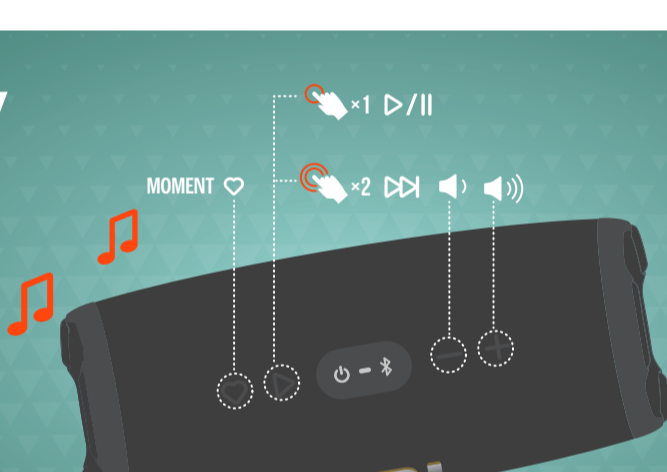

QUICK START GUIDE

CHARGE5 Wi-Fi

WHAT'S IN THE BOX

POWER ON

APP

JBL ONE

CONNECT YOUR ANDROID™ OR IOS DEVICE TO THE WI-FI NETWORK AND FOLLOW APP INSTRUCTIONS TO COMPLETE SPEAKER SETUP*.

*THE AVAILABILITY OF FEATURES WILL VARY BETWEEN COUNTRIES AND NOT ALL FEATURES MAY BE AVAILABLE IN YOUR COUNTRY.

MUSIC STREAMING

STREAM MUSIC THROUGH JBL ONE APP OR SUPPORTED MUSIC SERVICES.

BLUETOOTH PAIRING

PLAY

PRESS ♥ TO PLAY THE SET PLAYLIST AND SPEAKERS SETTING PRESET IN THE JBL ONE APP.

CHARGING

WATERPROOF DUSTPROOF IP67

30 MINS

1M

VOICE ASSISTANT COMPATIBILITY

*SMART SPEAKER SOLD SEPARATELY

COMPLETE SETUP IN THE GOOGLE HOME OR AMAZON ALEXA APP.

FACTORY RESET

TECH SPEC

Transducer:	53 x 93mm woofer, 20mm tweeter	5G Wi-Fi transmitter frequency range:	5.15-5.35GHz, 5.470-5.725GHz, 5.725-5.825GHz
Rated output power:	30W RMS for woofer, 10W RMS for tweeter	5G Wi-Fi transmitter power:	<23dBm
Frequency response:	60Hz - 20kHz	5G Wi-Fi modulation:	OFDM (BPSK, QPSK, 16QAM, 64QAM, 256QAM, 1024QAM)
Signal-to-noise ratio:	> 80dB	5G Wi-Fi network compatibility:	802.11a/n/ac/ax
Battery type:	Li-ion polymer 52Wh (equivalent to 3.69V/1410mAh)	2.4G Wi-Fi transmitter frequency range:	2.4G Wi-Fi transmitter power:
Battery play time:	6hours (5V/3A) up to 20hours (dependent on volume level and audio content)	2.4G Wi-Fi modulation:	<20dBm
USB ports:	USB Type A x1, USB Type C x1	2.4G Wi-Fi network compatibility:	DSSS (DBPSK, DQPSK, CCK), OFDM (BPSK, QPSK, 16QAM, 64QAM, 256QAM, 1024QAM)
USB charge out:	5V/2A(maximum)	Product dimensions (W x H x D):	223 x 97 x 94mm/8.8 x 3.8 x 3.7"
Bluetooth version:	5.3	Net weight:	1.0kg/2.2lbs
Bluetooth profile:	AVRCP 1.5 and A2DP1.3	Packaging dimensions (W x H x D):	257 x 131 x 120mm/10.1 x 5.2 x 4.7"
Bluetooth transmitter frequency range:	2.4GHz-2.4835GHz	Gross weight:	1.7kg/3.7lbs
Bluetooth transmitter power:	<13dBm (EIRP)	Maximum operation temperature:	45°C
Bluetooth transmitter modulation:	GFSK, n/4-DQPSK, 8DPSK		